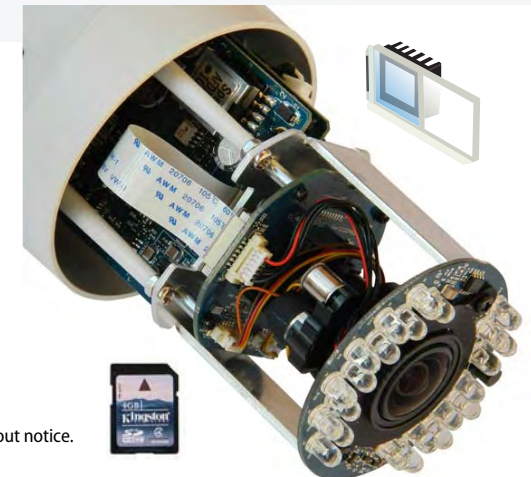

# Vari-Focal

HD Vari-Focal (3M)

HD  
3MP

Day  
Night

Applicable to  
1/2.7

Vari-Focal	Wide Angle	DC Auto Iris	CS Mount	Metal Mount	ND Filter	Long Cable	Aspherical Lens	Large Aperture Ratio	RoHS Compliant
VARI	WIDE	DC	CS-mt	METAL	ND	230	AT	F1.2	RoHS

## IRW-20Z Network Bullet Camera

2-Megapixel • Full HD • WDR Enhanced

- 2-Megapixel CMOS Sensor
- Up to 30 fps @ 1080p Full HD
- 3 ~ 9 mm Motorized Vari-focal, Auto-iris / Auto Focus Lens
- Removable IR-cut Filter for Day & Night Function
- Built-in IR Illuminators, Effective up to 20 Meters
- Real-time H.264, and MJPEG Compression
- WDR Enhancement for Unparalleled Visibility in Extremely Bright or Dark Environments
- Weather-proof IP67-rated Housing
- Built-in 802.3af Compliant PoE
- Built-in Micro SD/SDHC Card Slot for On-board Storage
- Mounting Bracket with Cable Management for Protected Installation